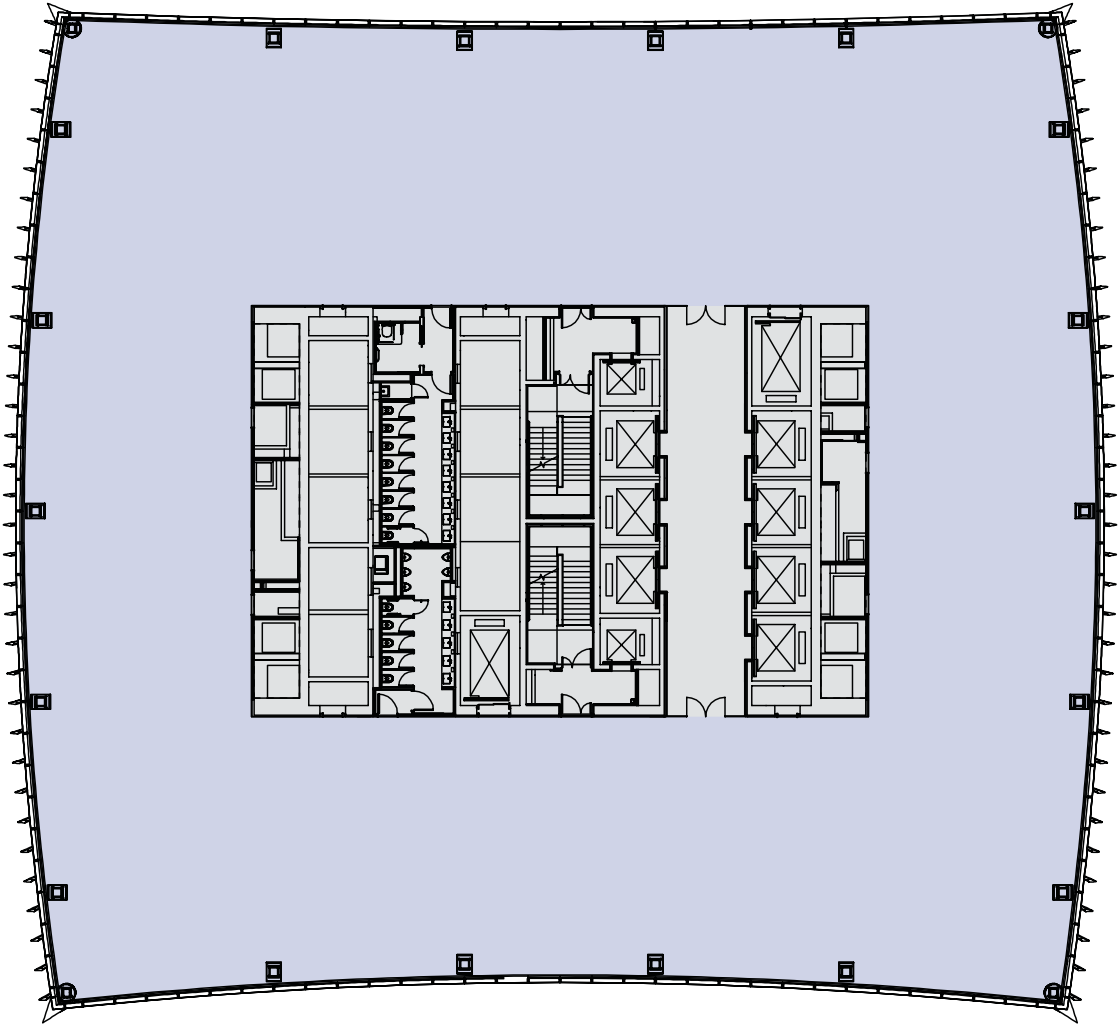

# 20 FENCHURCH ST.

## LEVEL 14 FLOOR PLAN

18,332 Sq Ft = 1,703 Sq M

For indicative purposes only. Not to scale.