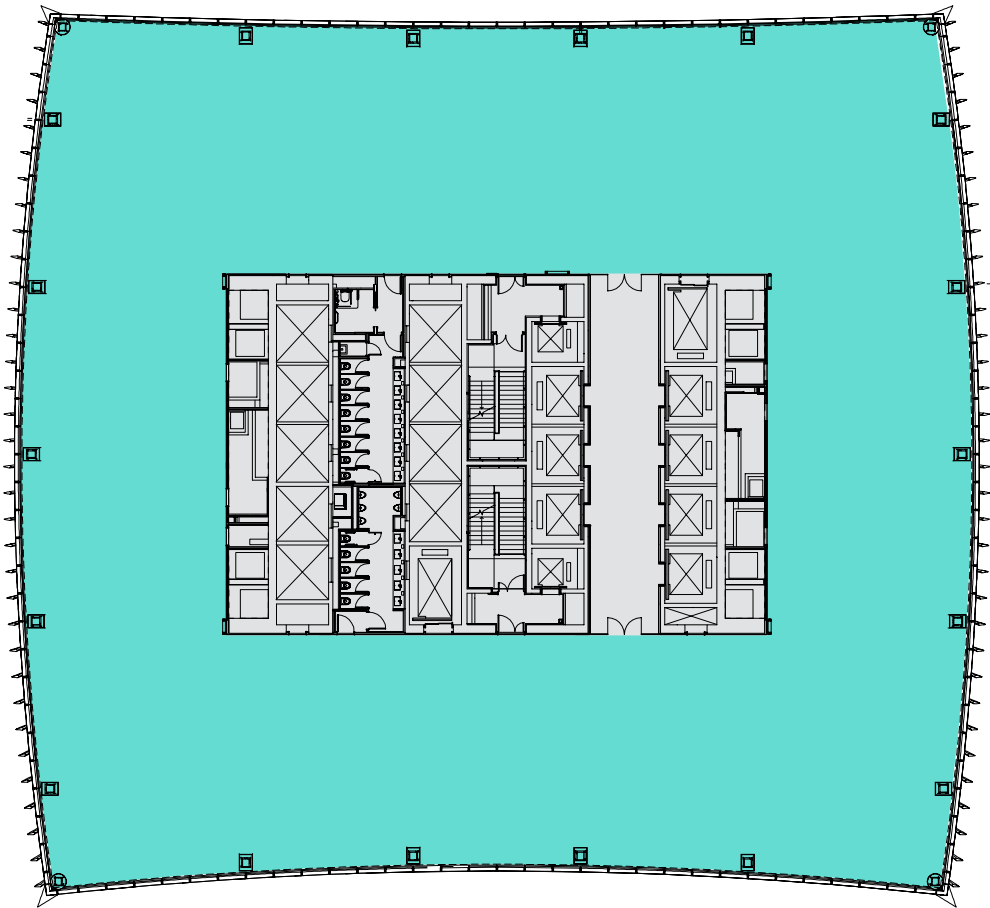

20 FENCHURCH ST.

LEVEL 15 FLOOR PLAN

18,820 Sq Ft = 1,748.4 Sq M

For indicative purposes only.
Not to scale.