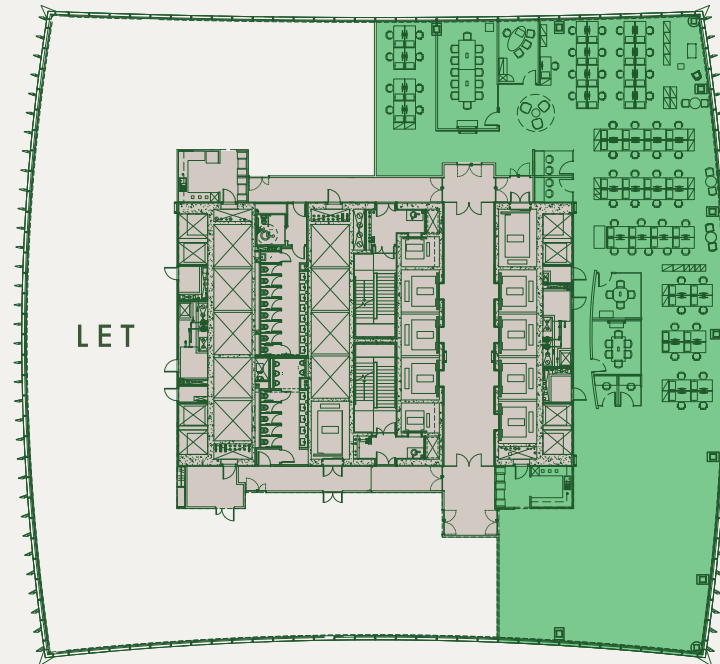

PART LEVEL 15

*EXISTING FITOUT

7,739 SQ FT | 718.9 SQ M

- 60 x Workstations
- 1 x 12 Person meeting room
- 2 x 6 Person meeting room
- 1 x 4 Person meeting room
- 4 x Private booths
- 1 x Kitchenette

● Office ● Core ● Lift